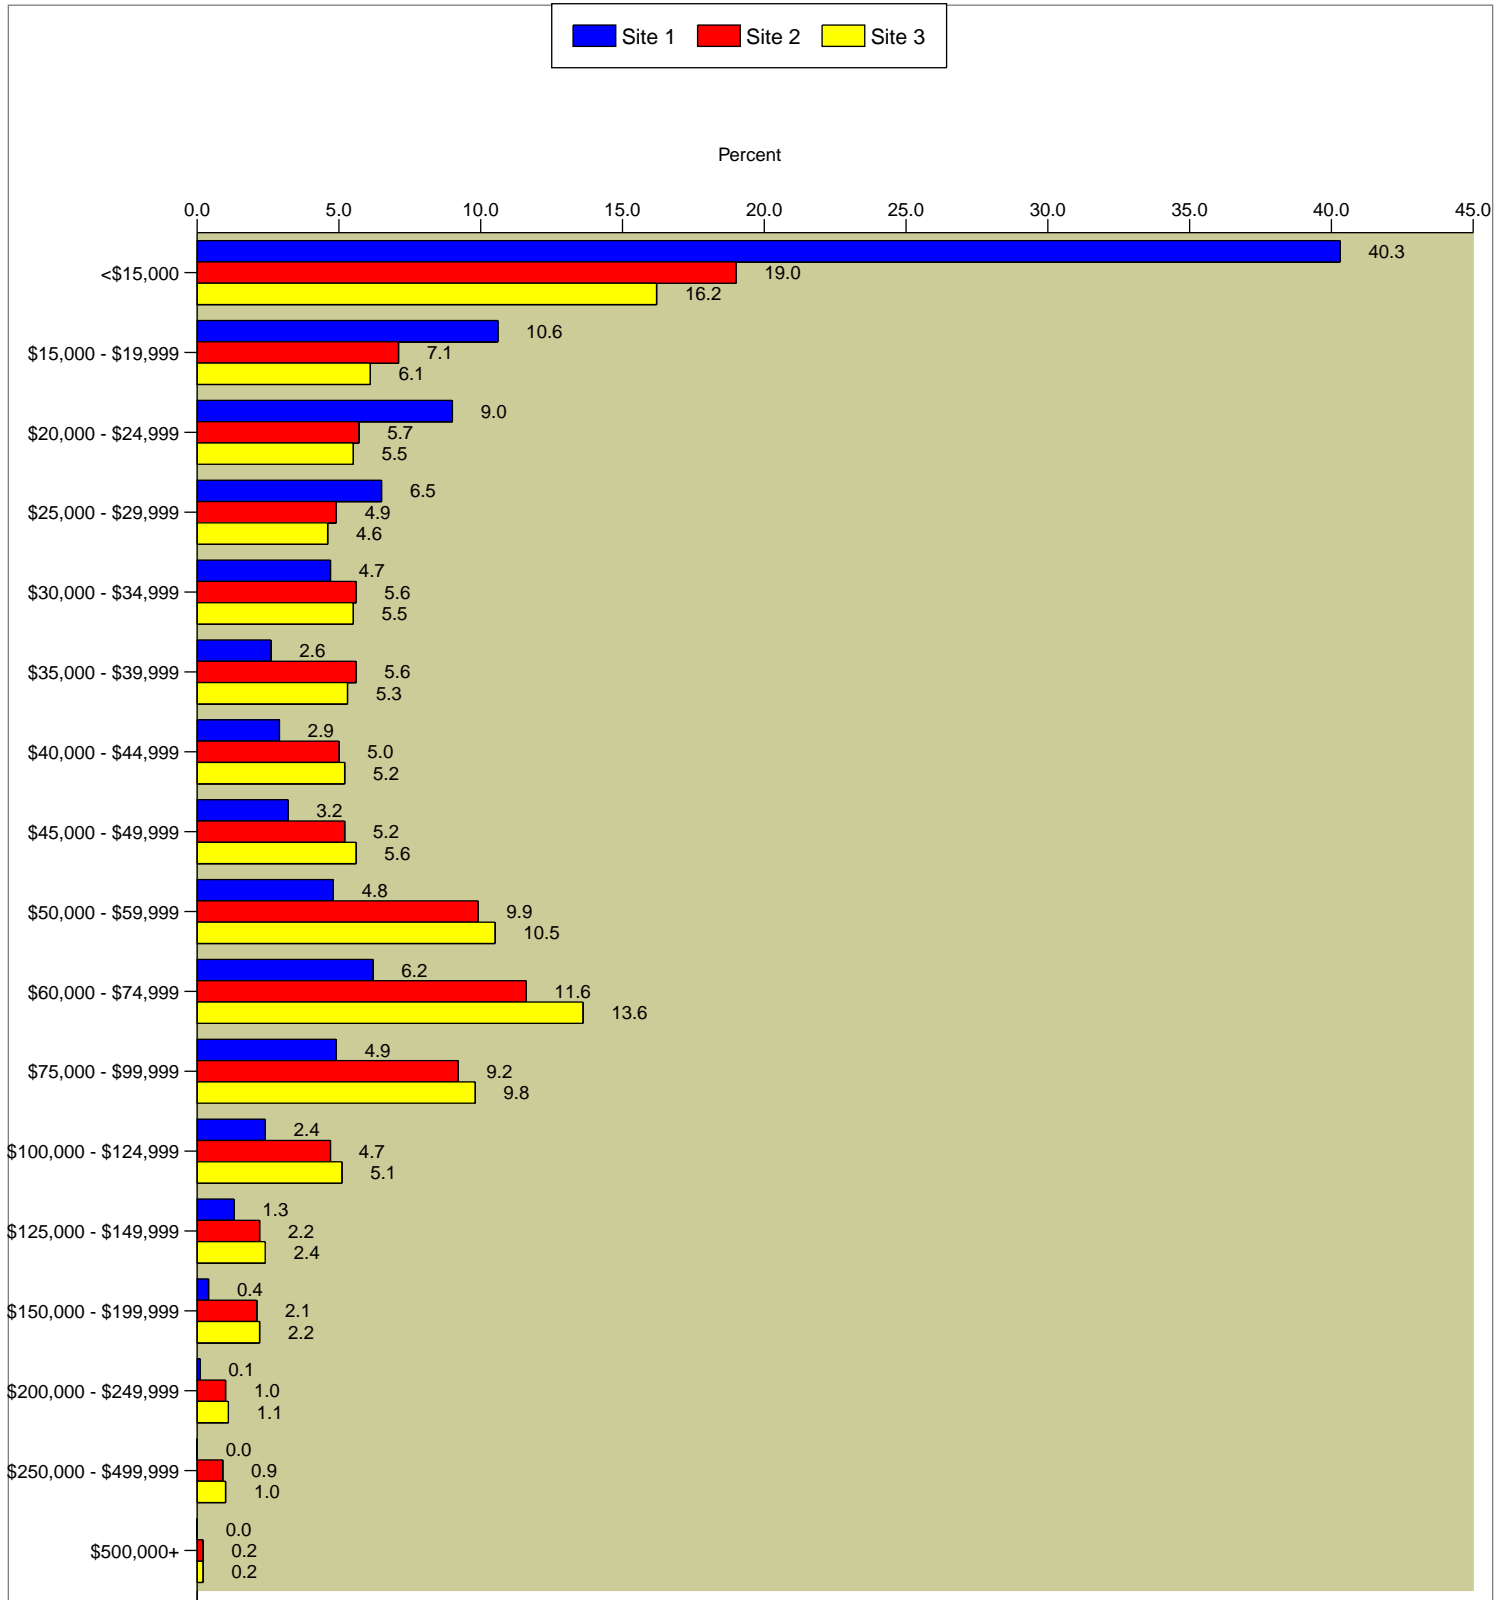

2010 Household Income Chart

Prepared by John McGraw

Trowbridge, East Lansing
 940 Trowbridge Rd, East Lansing, MI, 48823, Mixed-Use
 Ring: 1, 3, 5 Miles

Latitude: 42.719897
 Longitude: -84.494905

1 mile radius

3 miles radius

5 miles radius

2010 Household Income

Source: Esri forecasts for 2010.