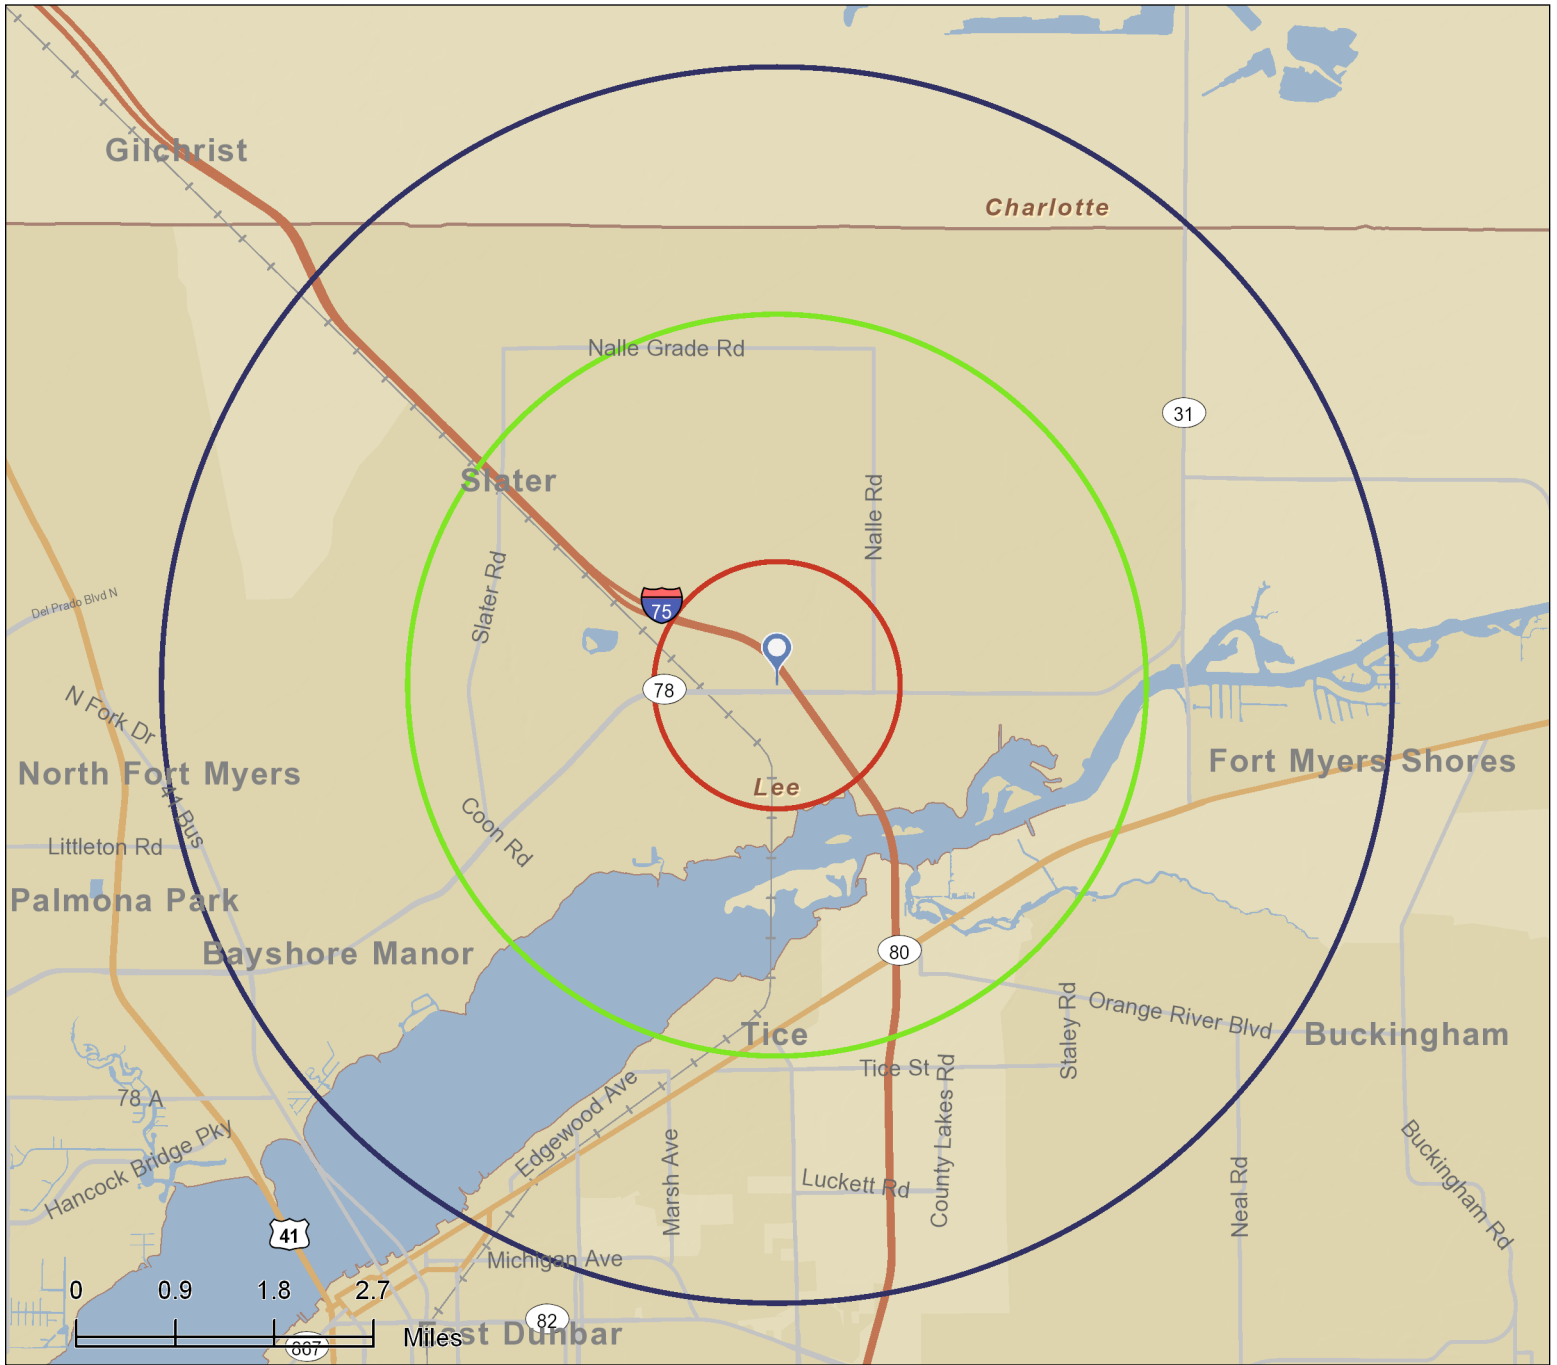

Site Details Map

Bayshore Towne Center
Ring: 1, 3, 5 Miles

Prepared by John McGraw
Latitude: 26.715825
Longitude: -81.814329

This site is located in:

City:	North Fort Myers CDP	County:	Lee County
State:	Florida	Census Tract:	12071020200
ZIP Code:	33917	Census Block	120710202002
CBSA:	Cape Coral-Fort Myers, FL Metropolitan Statistical Area (15980)		